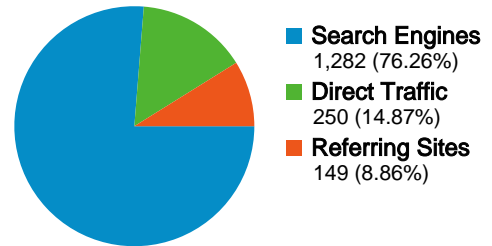

All traffic sources sent a total of 1,681 visits

-  14.87% Direct Traffic
-  8.86% Referring Sites
-  76.26% Search Engines

Top Traffic Sources

Sources	Visits	% visits	Keywords	Visits	% visits
google (organic)	520	30.93%	computer flooring	131	10.22%
google (cpc)	416	24.75%	raised flooring	122	9.52%
(direct) ((none))	250	14.87%	staticworx	67	5.23%
yahoo (organic)	205	12.20%	esd flooring	32	2.50%
staticsmart.com (referral)	69	4.10%	computer room flooring	29	2.26%